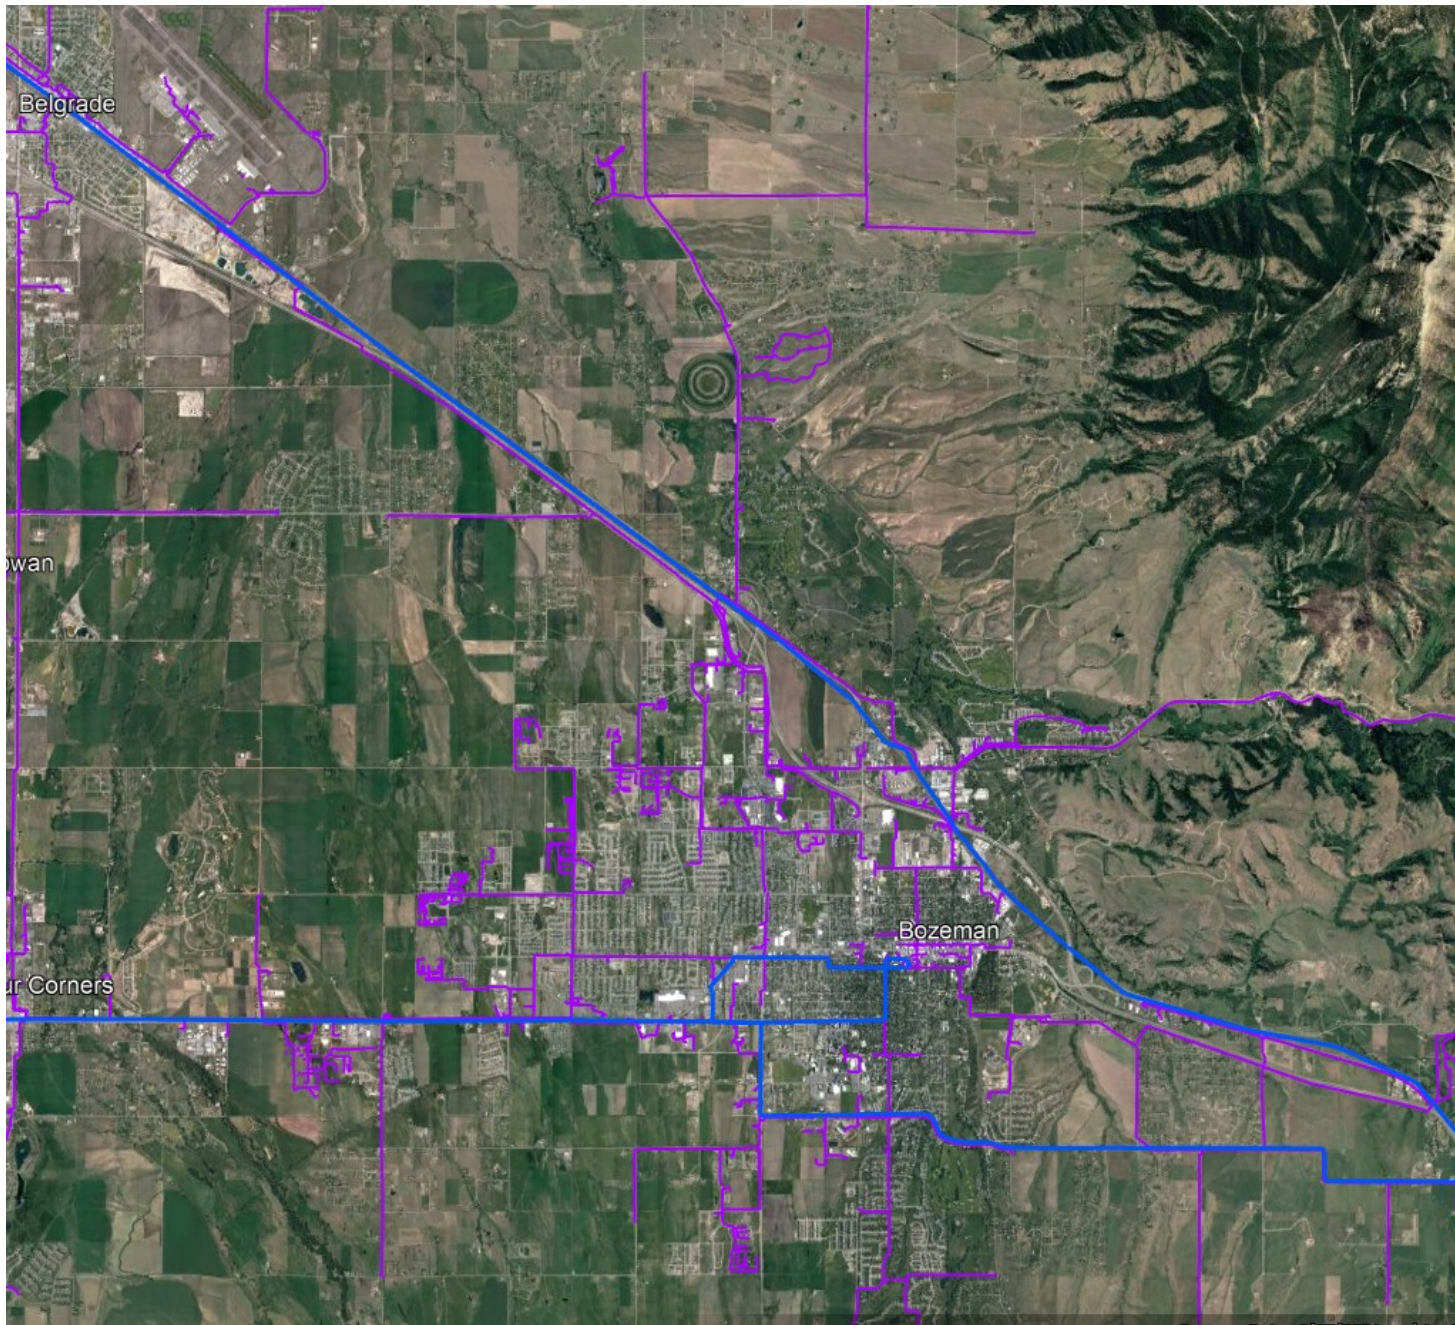

Bozeman Metro Fiber Map

 Quantum Fiber Network

 Lumen Fiber Network

Quantum Fiber internet availability for speeds up to 940 Mbps as of 10/24/2022. Service and speed may not be available in your area. Restrictions apply.