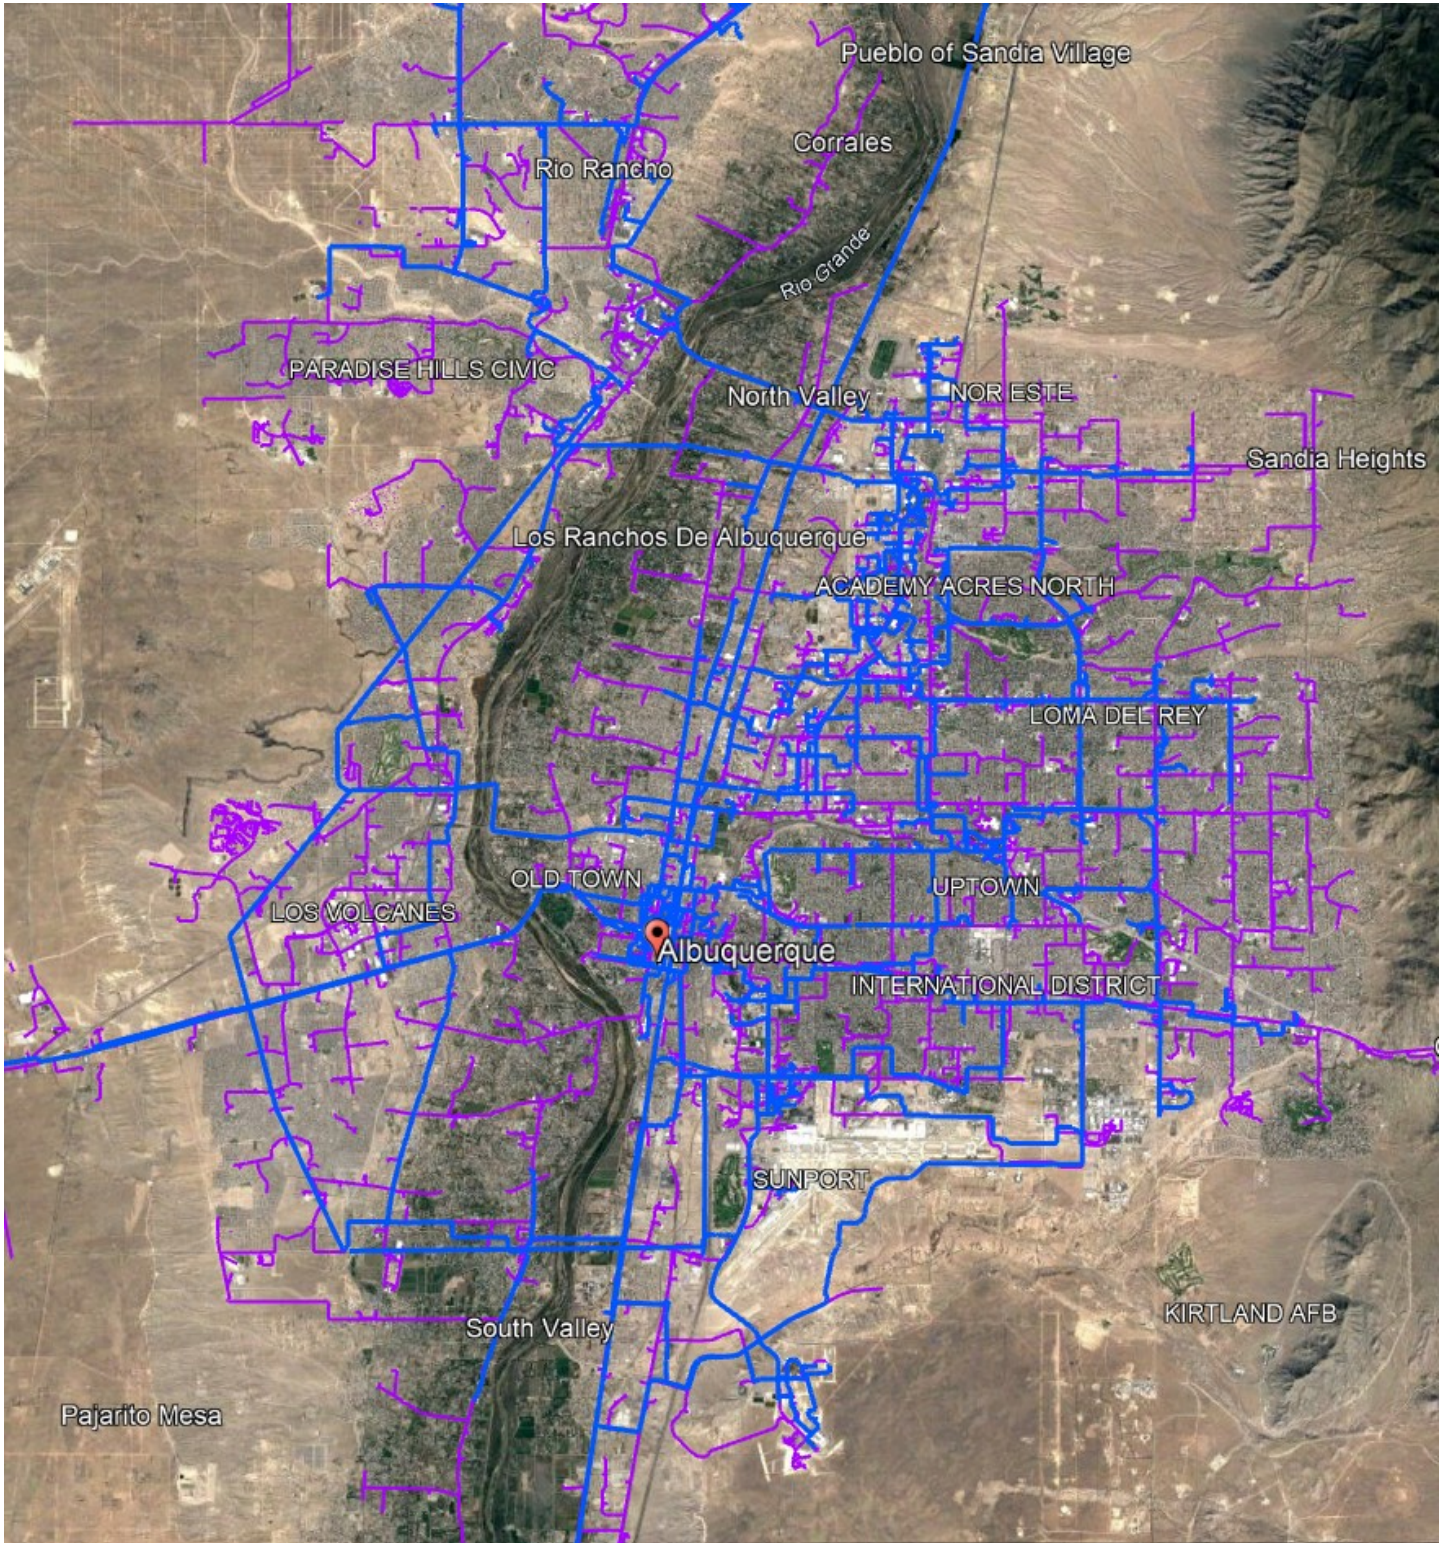

# Albuquerque Metro Fiber Map

Quantum Fiber Network

Lumen Fiber Network

Quantum Fiber internet availability for speeds up to 940 Mbps as of 10/24/2022. Service and speed may not be available in your area. Restrictions apply.