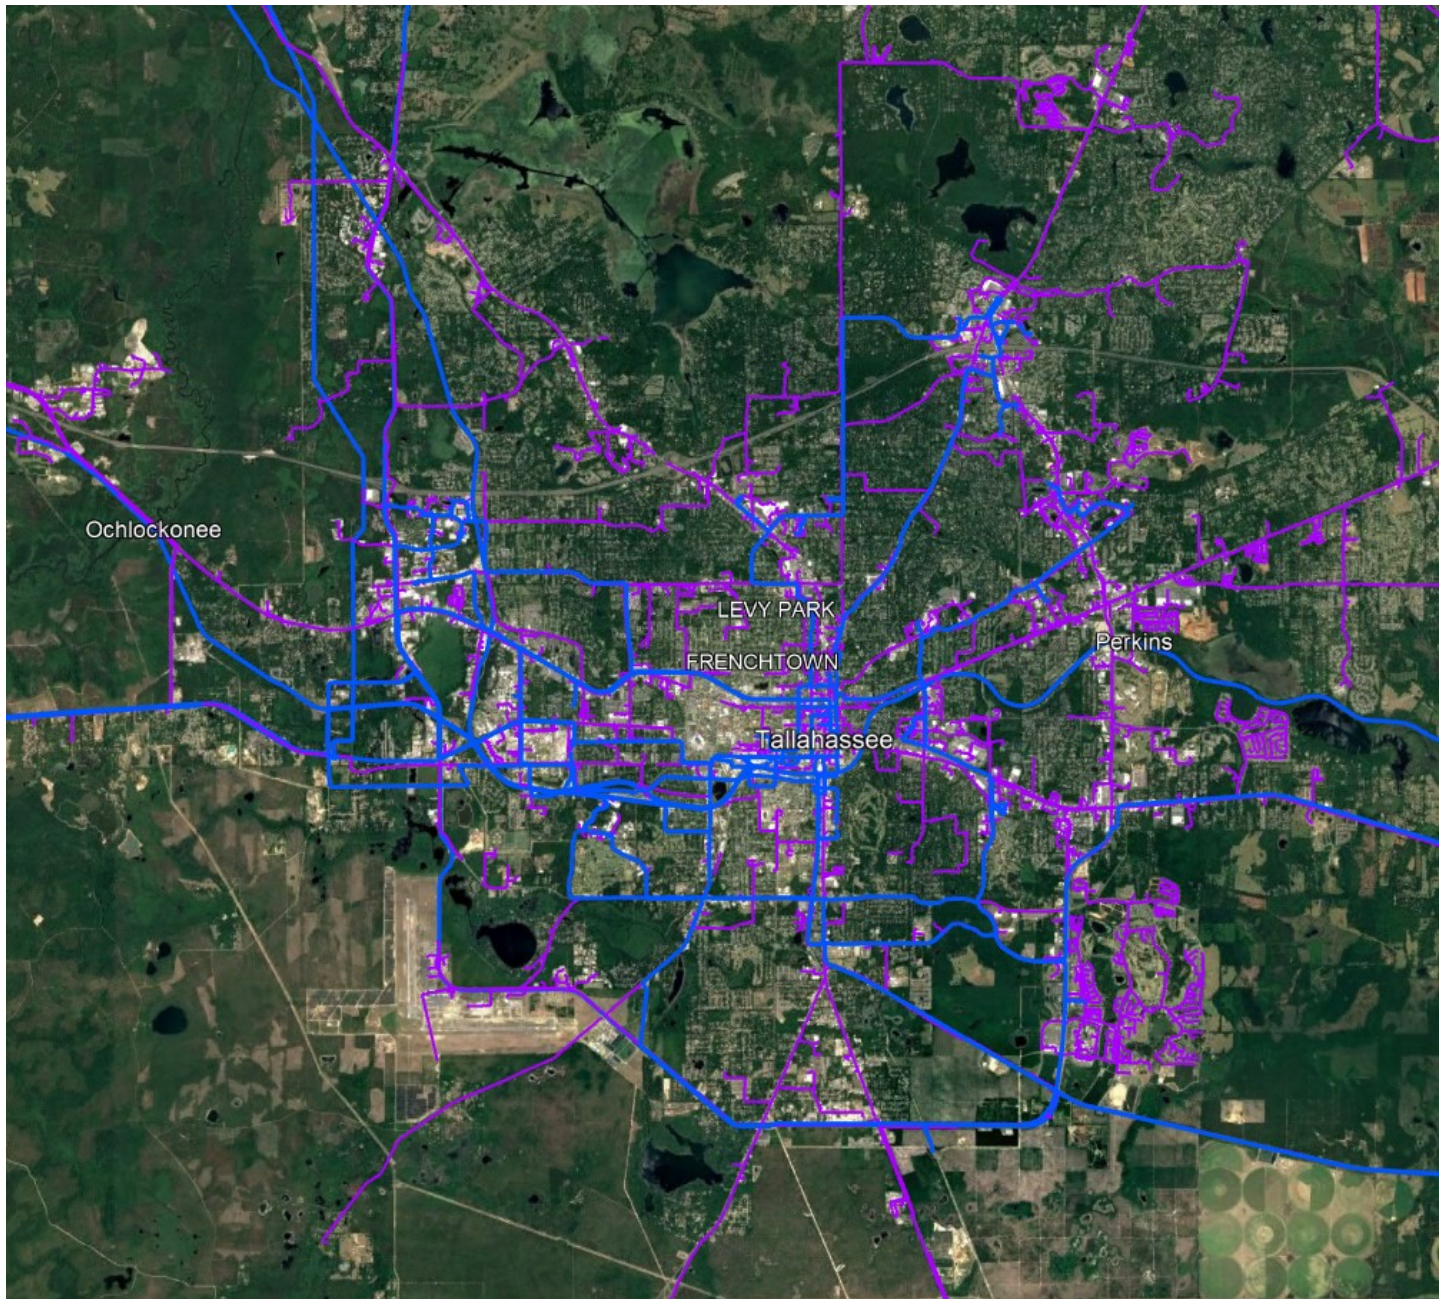

# Tallahassee Metro Fiber Map

Quantum Fiber Network

Lumen Fiber Network

Quantum Fiber internet availability for speeds up to 940 Mbps as of 10/24/2022. Service and speed may not be available in your area. Restrictions apply.