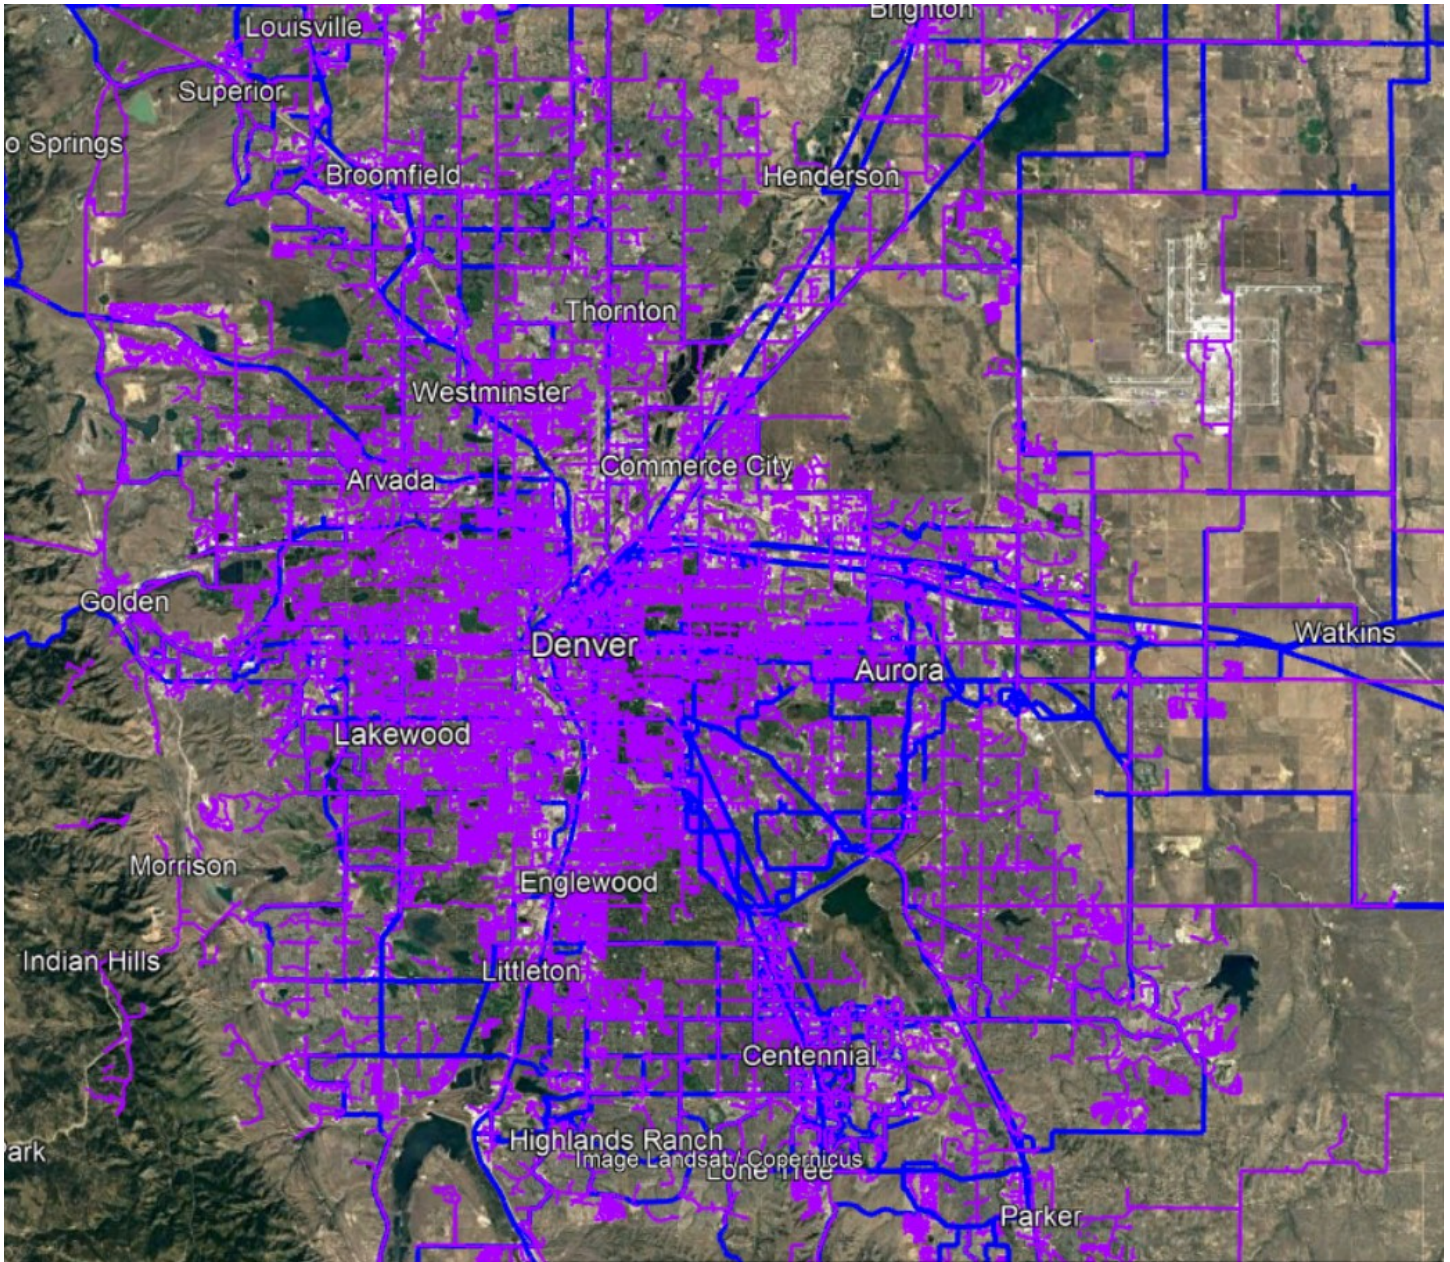

Denver Metro Fiber Map

 Quantum Fiber Network

 Lumen Fiber Network

Quantum Fiber internet availability for speeds up to 940 Mbps as of 10/17/2022. Service and speed may not be available in your area. Restrictions apply.