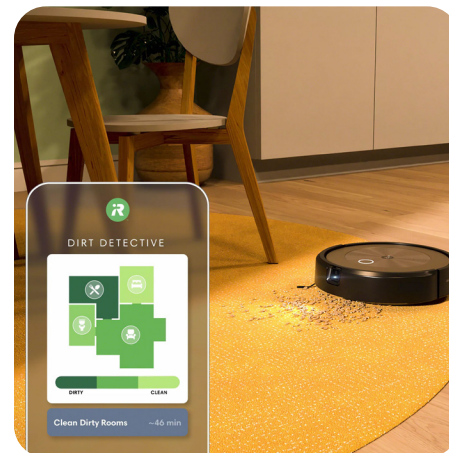

- Taking automation to a new level, the Roomba Combo j9+ is equipped with a stylish new Clean Base® Auto-Fill Dock that empties debris for up to 60 days and refills liquid for up to 30 days. During cleaning jobs, the Roomba Combo j9+ will also – as needed – independently refill its water bin, recharge its battery and empty its dustbin to resume cleaning where it left off. It's also iRobot's quietest self-emptying dock yet.
- Start cleaning your way even faster. Straight out of the box, the Roomba Combo j9+ robot vacuum will create a complete map of your home 7x faster than the previous mapping technology and automatically label each room so you can clean wherever you want, whenever you want after just one run.
- Powered by iRobot OS, the Roomba Combo j9+ gets smarter over time. With Dirt Detect¹, the Roomba Combo j9+ analyzes past cleaning preferences, patterns, and timing, to automatically prioritize rooms that need the most attention, so customers never need to plan where to clean. Dirt Detect¹ will also customize settings, like suction and number of cleaning passes room-by-room.
- iRobot OS works with your routines too. It knows the specific rooms and times you like it to clean—in the kitchen after breakfast, for example—and can suggest personalized cleaning schedules. iRobot OS can even suggest extra cleaning when your area's pollen count is high or during pet shedding season.
- The Roomba Combo j9+ features iRobot's strongest battery for longer cleaning missions. When the battery gets low, the robot will send itself to the Clean Base® dock for a recharge and then will pick up vacuuming where it left off its cleaning mission.
- The Roomba Combo j9+ can also leverage other features powered by iRobot OS, such as Clean While I'm Away, Do Not Disturb, Child & Pet Lock, Cleaning Time Estimates and Quiet Drive.
- iRobot OS understands more voice commands than any other robot, with approximately 600 supported Alexa® and Google Assistant® commands - and Siri Shortcut Integration.

Beautifully designed for your home

- The Roomba Combo j9+ blends seamlessly into homes with its appealing brushed metal finish, sleek silhouette and intuitive one-button design.
- The robot's Clean Base® Auto-fill Dock is beautifully crafted from premium materials with a wood-like top to double as a useable surface, and features additional storage inside for extra bags and mop pads.

¹Compared to Roomba Combo i Series.

²#1 cleaning system based on IEC 62285-7 on hard floor and carpet with dust.

Cleaning system available in multiple iRobot products.

³Compared to standard vacuum & mop mode for grime

⁴Robot behavior varies by object.

⁵Offer valid for 1 year from purchase and covers replacement product only.

Available in limited jurisdictions, additional terms and conditions apply.

iRobot