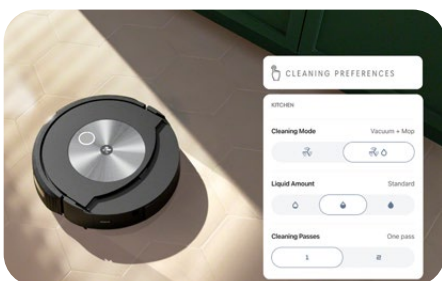

iRobot OS home intelligence – clean where you want, when you want

- Thanks to iRobot OS and the robot's PrecisionVision Navigation system, customers don't have to worry about cleaning up before the cleaning begins.
- The Roomba Combo j7+ can specifically clean around objects like couches, tables, counters and holiday trees, and can also automatically detect and proactively recommend Clean Zones around dishwashers, toilets, ovens/stoves, litter boxes and pet bowls.
- To make cleaning even easier, pair the robot with your voice assistant and simply tell it to clean specific rooms or by specific objects in your home, and it does what you ask instantly. The Roomba Combo j7+ understands approximately 600 voice commands, more than any other 2-in-1.
- The Roomba Combo j7+ will also get smarter over time, allowing it to identify an even greater number of obstacles and unlock new cleaning experiences.