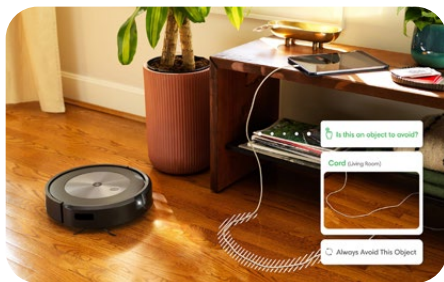

### Roomba j7+ Fast Facts

The iRobot® Roomba® j7+ Self-Emptying Robot Vacuum is a thoughtful, collaborative cleaning partner that delivers superior cleaning performance with every mission. Powered by iRobot OS and featuring PrecisionVision Navigation, the Roomba j7+ gets smarter with each use.

#### Identifies obstacles and avoids hazards

- Roomba j7+ doesn't just learn your home, it reacts to it in real time with PrecisionVision Navigation, giving the robot the ability to identify and avoid objects on your floor, such as shoes, socks, clothes, towels, cords and solid pet waste.
- Built with more pet features than any other robot, Roomba j7+ is the only robot that guarantees that it identifies and avoids pet waste; backed by a 'Pet Owner Official Promise,' iRobot will replace any Roomba j7+ that doesn't avoid pet waste.<sup>1</sup>
- PrecisionVision Navigation will also get smarter over time, allowing the Roomba j7+ to identify an even greater number of obstacles and unlock new cleaning experiences.
- Combined with Imprint® Smart Mapping, the Roomba j7+ can learn a home's floor plan, giving customers control to choose which rooms are cleaned when using the iRobot Home App or a voice assistant device.

#### Keeps you in the loop, follows your instruction

- When the Roomba j7+ identifies a hazard or obstacle it will send a photo to the iRobot Home App at the end of a cleaning job, where users can provide feedback in the App on how the Roomba j7+ should handle such obstacles in the future.
- This helps keep users in the loop and aware of any clutter or hazards, like pet waste, in the home. It also helps ensure that the robot will successfully complete the job.