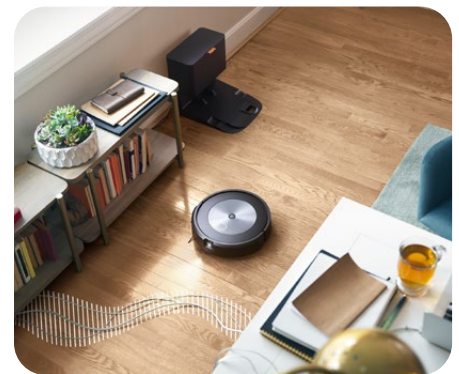

Identifies obstacles and avoids hazards

- Roomba j7+ doesn't just learn your home, it reacts to it in real time with PrecisionVision Navigation, giving the robot the ability to identify and avoid objects on your floor, such as shoes, socks, clothes, towels, cords and solid pet waste.
- Built with more pet features than any other robot, Roomba j7+ is the only robot that guarantees that it identifies and avoids pet waste; backed by a 'Pet Owner Official Promise,' iRobot will replace any Roomba j7+ that doesn't avoid pet waste.¹
- PrecisionVision Navigation will also get smarter over time, allowing the Roomba j7+ to identify an even greater number of obstacles and unlock new cleaning experiences.
- Combined with Imprint® Smart Mapping, the Roomba j7+ can learn a home's floor plan, giving customers control to choose which rooms are cleaned when using the iRobot Home App or a voice assistant device.

¹Offer valid for 1 year from purchase and covers replacement product only.
Available in limited jurisdictions, additional terms and conditions apply.