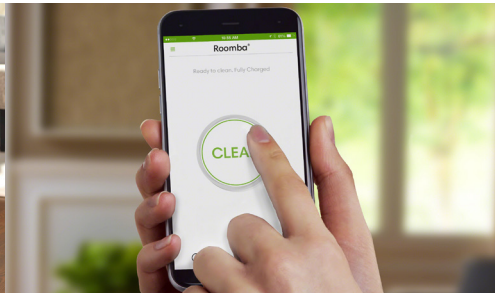

## Roomba® Vacuuming Robot

The iRobot® Roomba® 600 Series cleans your floors on a schedule with the iRobot HOME App<sup>1</sup> or at the push of the CLEAN button, using a patented 3-Stage Cleaning System to pick up dust, dirt and debris.

### SMART

iAdapt® Navigation and a full suite of sensors enable Roomba® to seamlessly navigate around obstacles, under furniture, and along wall edges, while avoiding stairs and other drop-offs.

- At just 3.6" (9.2 cm) tall, Roomba has been specifically designed to fit under most furniture and kickboards, so dirt has no place to hide.
- Roomba detects high concentrations of dirt and debris and spends more time cleaning those areas.
- Cliff-detection sensors allow Roomba to avoid stairs and other dangerous drop-offs.