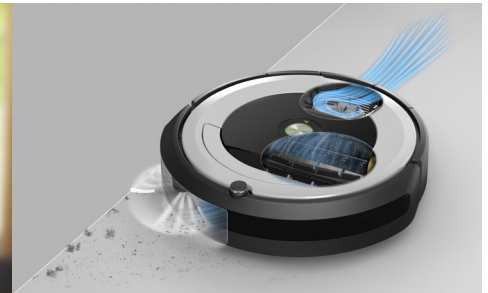

## Roomba® Vacuuming Robot

The iRobot® Roomba® 600 Series cleans your floors on a schedule with the iRobot HOME App<sup>1</sup> or at the push of the CLEAN button, using a patented 3-Stage Cleaning System to pick up dust, dirt and debris.

### SMART

iAdapt® Navigation and a full suite of sensors enable Roomba® to seamlessly navigate around obstacles, under furniture, and along wall edges, while avoiding stairs and other drop-offs.

- At just 3.6" (9.2 cm) tall, Roomba has been specifically designed to fit under most furniture and kickboards, so dirt has no place to hide.
- Roomba detects high concentrations of dirt and debris and spends more time cleaning those areas.
- Cliff-detection sensors allow Roomba to avoid stairs and other dangerous drop-offs.

### CLEAN

The patented 3-Stage Cleaning System uses a combination of agitation, brushing, and suction to remove dust, dirt and hair from your floors.

- Brushes loosen embedded debris, while lifting debris away from the floor surface allowing the vacuum to pull the debris into the bin.
- Spinning side brush sweeps along wall edges, by pushing debris into the path of the 3-Stage Cleaning System making Roomba adept at cleaning along wall edges.
- AeroVac™ Filter captures fine dust and debris.