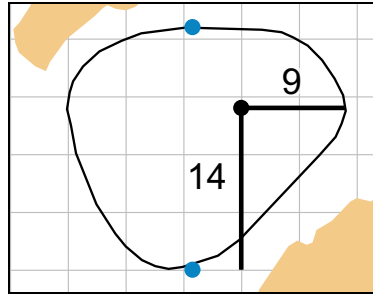

# Match Play Round of 32 & 16 - Friday, August 7, 2020

**1**

Green Depth  
**32**

**7**

Green Depth  
**21**

**13**

Green Depth  
**25**

**2**

Green Depth  
**34**

**8**

Green Depth  
**28**

**14**

Green Depth  
**33**

**3**

Green Depth  
**30**

**9**

Green Depth  
**30**

**15**

Green Depth  
**29**

**4**

Green Depth  
**33**

**10**

Green Depth  
**26**

**16**

## Woodmont Country Club

Each side of a complete square on the green represents 5 yards. Blue and red dots represent green front and back.