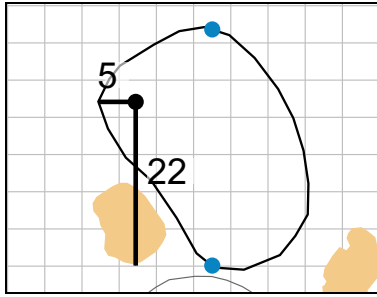

# Match Play Round of 32 & 16 - Friday, August 7, 2020

**1**

Green Depth  
**32**

**7**

Green Depth  
**21**

**13**

Green Depth  
**25**

**2**

Green Depth  
**34**

**8**

Green Depth  
**28**

**14**

Green Depth  
**33**

**3**

Green Depth  
**30**

**9**

Green Depth  
**30**

**15**

Green Depth  
**29**

**4**

Green Depth  
**33**

**10**

Green Depth  
**26**

**16**

## Woodmont Country Club

Each side of a complete square on the green represents 5 yards. Blue and red dots represent green front and back.