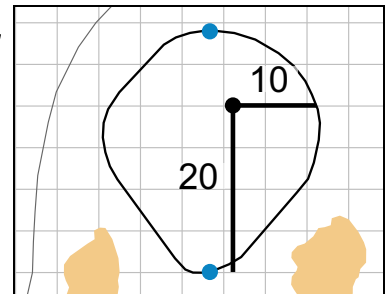

Green Depth  
**34**

**8**

Green Depth  
**28**

**14**

Green Depth  
**33**

**3**

Green Depth  
**30**

**9**

Green Depth  
**30**

**15**

Green Depth  
**29**

**4**

Green Depth  
**33**

**10**

Green Depth  
**26**

**16**

## Woodmont Country Club

Each side of a complete square on the green represents 5 yards. Blue and red dots represent green front and back.