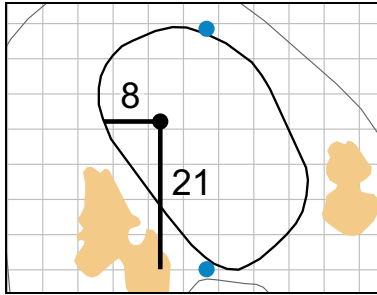

# Match Play Round of 32 & 16 - Friday, August 7, 2020

**1**

Green Depth  
**32**

**7**

Green Depth  
**21**

**13**

Green Depth  
**25**

**2**

Green Depth  
**34**

**8**

Green Depth  
**28**

**14**

Green Depth  
**33**

**3**

Green Depth  
**30**

**9**

Green Depth  
**30**

**15**

Green Depth  
**29**

**4**

Green Depth  
**33**

**10**

Green Depth  
**26**

**16**

## Woodmont Country Club

Each side of a complete square on the green represents 5 yards. Blue and red dots represent green front and back.