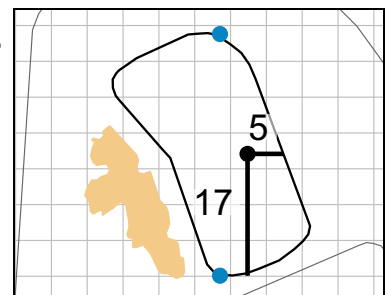

Green Depth  
**30**

**15**

Green Depth  
**29**

**4**

Green Depth  
**33**

**10**

Green Depth  
**26**

**16**

Green Depth  
**39**

**5**

Green Depth  
**29**

**11**

Green Depth  
**27**

**17**

Green Depth  
**37**

**6**

Green Depth  
**31**

**12**

Green Depth  
**38**

**18**

Green Depth  
**34**

## Woodmont Country Club

Each side of a complete square on the green represents 5 yards. Blue and red dots represent green front and back.