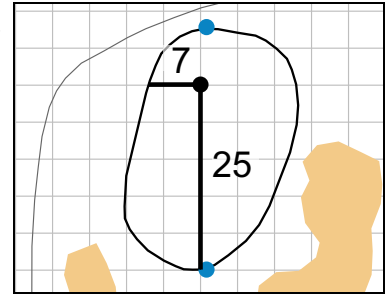

Green Depth  
**34**

**8**

Green Depth  
**28**

**14**

Green Depth  
**33**

**3**

Green Depth  
**30**

**9**

Green Depth  
**30**

**15**

Green Depth  
**29**

**4**

Green Depth  
**33**

**10**

Green Depth  
**26**

**16**

## Woodmont Country Club

Each side of a complete square on the green represents 5 yards. Blue and red dots represent green front and back.