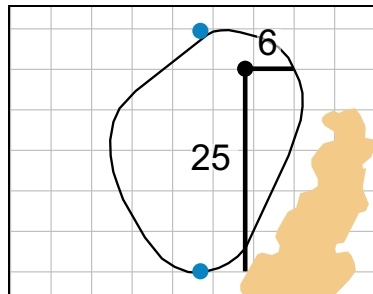

Green Depth  
**34**

**8**

Green Depth  
**28**

**14**

Green Depth  
**33**

**3**

Green Depth  
**30**

**9**

Green Depth  
**30**

**15**

Green Depth  
**29**

**4**

Green Depth  
**33**

**10**

Green Depth  
**26**

**16**

Green Depth  
**39**

**5**

Green Depth  
**29**

**11**

Green Depth  
**27**

**17**

Green Depth  
**37**

**6**

## Woodmont Country Club

Each side of a complete square on the green represents 5 yards. Blue and red dots represent green front and back.