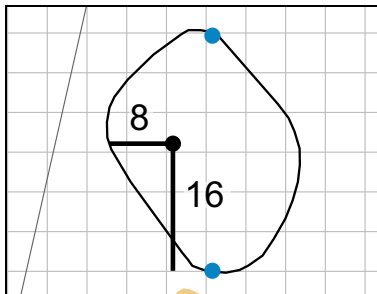

Green Depth  
**34**

**8**

Green Depth  
**28**

**14**

Green Depth  
**33**

**3**

Green Depth  
**30**

**9**

Green Depth  
**30**

**15**

Green Depth  
**29**

**4**

Green Depth  
**33**

**10**

Green Depth  
**26**

**16**

Green Depth  
**39**

**5**

Green Depth  
**29**

**11**

Green Depth  
**27**

**17**

Green Depth  
**37**

**6**

## Woodmont Country Club

Each side of a complete square on the green represents 5 yards. Blue and red dots represent green front and back.