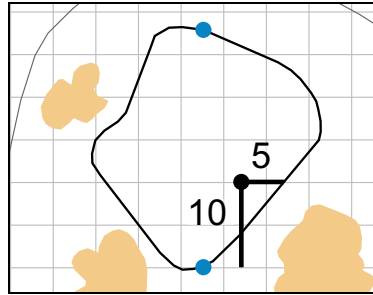

# Match Play Round of 32 & 16 - Friday, August 7, 2020

**1**

Green Depth  
**32**

**7**

Green Depth  
**21**

**13**

Green Depth  
**25**

**2**

Green Depth  
**34**

**8**

Green Depth  
**28**

**14**

Green Depth  
**33**

**3**

Green Depth  
**30**

**9**

Green Depth  
**30**

**15**

Green Depth  
**29**

**4**

Green Depth  
**33**

**10**

Green Depth  
**26**

**16**

## Woodmont Country Club

Each side of a complete square on the green represents 5 yards. Blue and red dots represent green front and back.