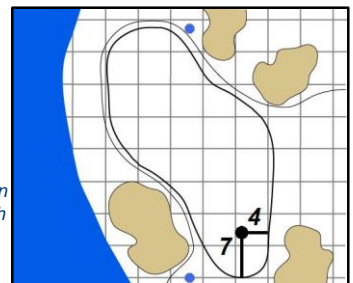

Green Depth  
35

13

Green Depth  
34

14

Green Depth  
30

15

Green Depth  
42

16

Green Depth  
38

17

Green Depth  
23

18

Green Depth  
38

## Shoal Creek - Shoal Creek, Ala.

Each side of a complete square on the green represents 5 yards. / Blue dots represent green front and back.