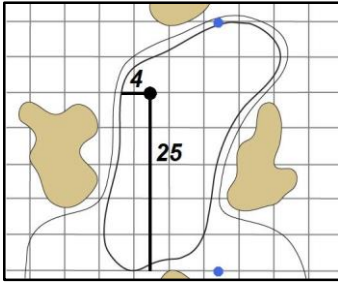

# Round 3 Saturday, June 2, 2018

1

Green Depth  
28

2

Green Depth  
38

3

Green Depth  
35

4

Green Depth  
36

5

Green Depth  
37

6

Green Depth  
39  
Alt  
Depth  
40

7

Green Depth  
43

8

Green Depth  
33

9

Green Depth  
37

10

Green Depth  
41

11

Green Depth  
39

12

## Shoal Creek - Shoal Creek, Ala.

Each side of a complete square on the green represents 5 yards. / Blue dots represent green front and back.