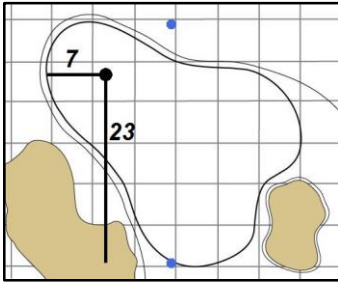

# Round 3 Saturday, June 2, 2018

1

Green Depth  
28

2

Green Depth  
38

3

Green Depth  
35

4

Green Depth  
36

5

Green Depth  
37

6

Green Depth  
39  
Alt  
Depth  
40

7

Green Depth  
43

8

Green Depth  
33

9

Green Depth  
37

10

Green Depth  
41

11

Green Depth  
39

12

## Shoal Creek - Shoal Creek, Ala.

Each side of a complete square on the green represents 5 yards. / Blue dots represent green front and back.