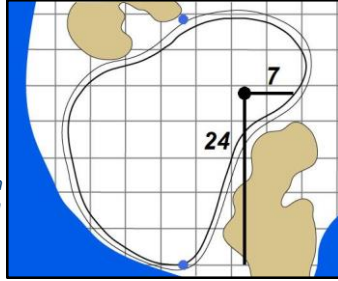

Green Depth  
36

5

Green Depth  
37

6

Green Depth  
39  
Alt  
Depth  
40

7

Green Depth  
43

8

Green Depth  
33

9

Green Depth  
37

10

Green Depth  
41

11

Green Depth  
39

12

## Shoal Creek - Shoal Creek, Ala.

Each side of a complete square on the green represents 5 yards. / Blue dots represent green front and back.