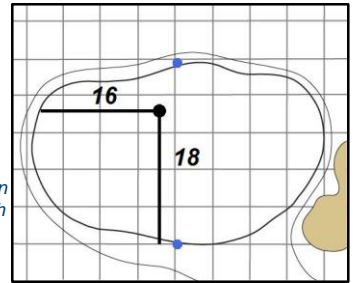

Green Depth  
33

9

Green Depth  
37

10

Green Depth  
41

11

Green Depth  
39

12

Green Depth  
35

13

Green Depth  
34

14

Green Depth  
30

15

Green Depth  
42

16

Green Depth  
38

17

Green Depth  
23

18

Green Depth  
38

## Shoal Creek - Shoal Creek, Ala.

Each side of a complete square on the green represents 5 yards. / Blue dots represent green front and back.