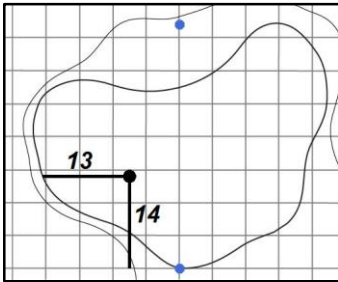

# Round 3 Saturday, June 2, 2018

1

Green Depth  
28

2

Green Depth  
38

3

Green Depth  
35

4

Green Depth  
36

5

Green Depth  
37

6

Green Depth  
39  
Alt  
Depth  
40

7

Green Depth  
43

8

Green Depth  
33

9

Green Depth  
37

10

Green Depth  
41

11

Green Depth  
39

12

## Shoal Creek - Shoal Creek, Ala.

Each side of a complete square on the green represents 5 yards. / Blue dots represent green front and back.