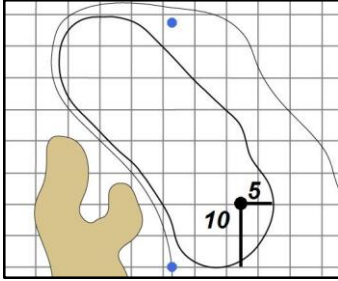

# Round 3 Saturday, June 2, 2018

1

Green Depth  
28

2

Green Depth  
38

3

Green Depth  
35

4

Green Depth  
36

5

Green Depth  
37

6

Green Depth  
39  
Alt  
Depth  
40

7

Green Depth  
43

8

## Shoal Creek - Shoal Creek, Ala.

Each side of a complete square on the green represents 5 yards. / Blue dots represent green front and back.