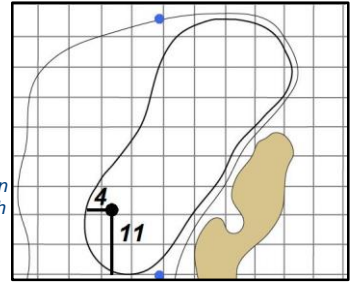

Green Depth  
35

13

Green Depth  
34

14

Green Depth  
30

15

Green Depth  
42

16

Green Depth  
38

17

Green Depth  
23

18

Green Depth  
38

## Shoal Creek - Shoal Creek, Ala.

Each side of a complete square on the green represents 5 yards. / Blue dots represent green front and back.