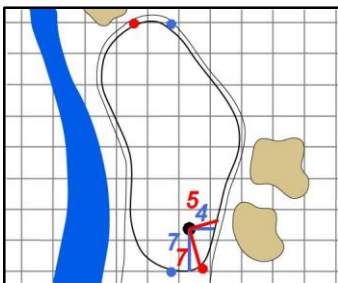

# Round 3 Saturday, June 2, 2018

1

Green Depth  
28

2

Green Depth  
38

3

Green Depth  
35

4

Green Depth  
36

5

Green Depth  
37

6

Green Depth  
39  
Alt  
Depth  
40

7

Green Depth  
43

8

## Shoal Creek - Shoal Creek, Ala.

Each side of a complete square on the green represents 5 yards. / Blue dots represent green front and back.