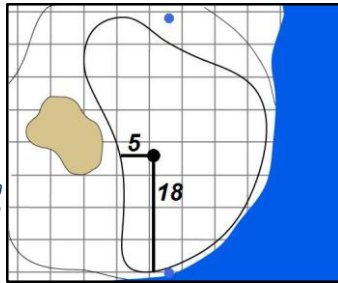

Green Depth  
36

5

Green Depth  
37

6

Green Depth  
39  
Alt  
Depth  
40

7

Green Depth  
43

8

Green Depth  
33

9

Green Depth  
37

10

Green Depth  
41

11

Green Depth  
39

12

Green Depth  
35

13

Green Depth  
34

14

Green Depth  
30

15

Green Depth  
42

16

## Shoal Creek - Shoal Creek, Ala.

Each side of a complete square on the green represents 5 yards. / Blue dots represent green front and back.