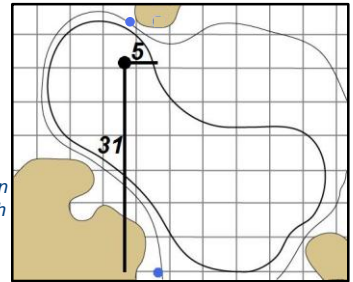

Green Depth  
35

13

Green Depth  
34

14

Green Depth  
30

15

Green Depth  
42

16

Green Depth  
38

17

Green Depth  
23

18

Green Depth  
38

## Shoal Creek - Shoal Creek, Ala.

Each side of a complete square on the green represents 5 yards. / Blue dots represent green front and back.