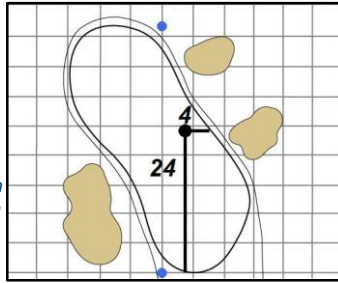

# Round 3 Saturday, June 2, 2018

1

Green Depth  
28

2

Green Depth  
38

3

Green Depth  
35

4

Green Depth  
36

5

Green Depth  
37

6

Green Depth  
39  
Alt  
Depth  
40

7

Green Depth  
43

8

Green Depth  
33

9

Green Depth  
37

10

Green Depth  
41

11

Green Depth  
39

12

## Shoal Creek - Shoal Creek, Ala.

Each side of a complete square on the green represents 5 yards. / Blue dots represent green front and back.