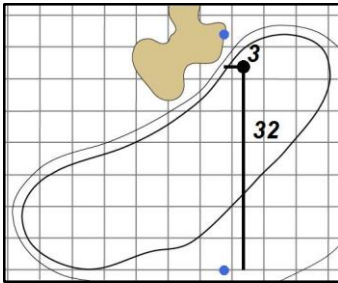

# Round 3 Saturday, June 2, 2018

1

Green Depth  
28

2

Green Depth  
38

3

Green Depth  
35

4

Green Depth  
36

5

Green Depth  
37

6

Green Depth  
39  
Alt  
Depth  
40

7

Green Depth  
43

8

## Shoal Creek - Shoal Creek, Ala.

Each side of a complete square on the green represents 5 yards. / Blue dots represent green front and back.