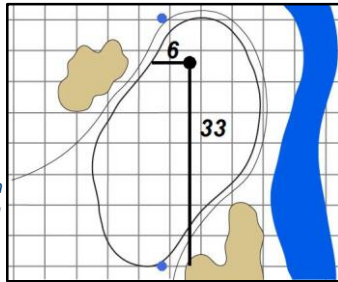

# Round 3 Saturday, June 2, 2018

1

Green Depth  
28

2

Green Depth  
38

3

Green Depth  
35

4

Green Depth  
36

5

Green Depth  
37

6

Green Depth  
39  
Alt  
Depth  
40

7

Green Depth  
43

8

Green Depth  
33

9

Green Depth  
37

10

Green Depth  
41

11

Green Depth  
39

12

## Shoal Creek - Shoal Creek, Ala.

Each side of a complete square on the green represents 5 yards. / Blue dots represent green front and back.