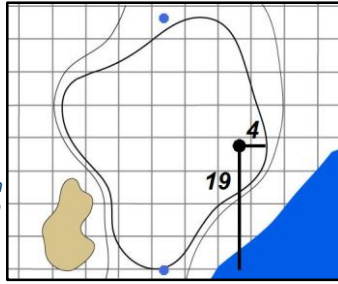

# Round 3 Saturday, June 2, 2018

1

Green Depth  
28

2

Green Depth  
38

3

Green Depth  
35

4

Green Depth  
36

5

Green Depth  
37

6

Green Depth  
39  
Alt  
Depth  
40

7

Green Depth  
43

8

Green Depth  
33

9

Green Depth  
37

10

Green Depth  
41

11

Green Depth  
39

12

## Shoal Creek - Shoal Creek, Ala.

Each side of a complete square on the green represents 5 yards. / Blue dots represent green front and back.