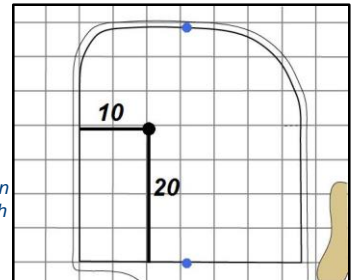

Green Depth

32

17

Green Depth

33

18

Green Depth

34

Chicago Golf Club - Wheaton, Ill.

Each side of a complete square on the green represents 5 yards. / Blue dots represent green front and back.