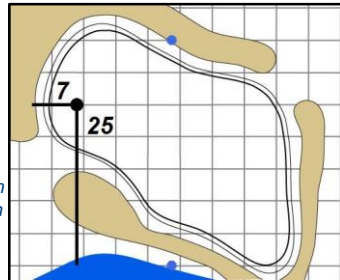

36

9

Green Depth

38

10

Green Depth

36

11

Green Depth

37

12

Green Depth

43

Inaugural U.S. Senior Women's Open Championship

13

Green Depth

Chicago Golf Club - Wheaton, Ill.

Each side of a complete square on the green represents 5 yards. / Blue dots represent green front and back.