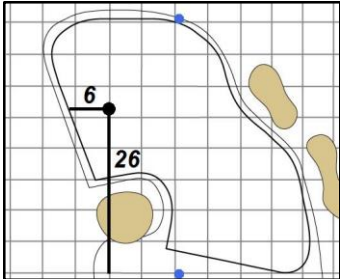

Round 2 - Friday, July 13, 2018

1

Green Depth

39

2

Green Depth

41

3

Green Depth

34

4

Green Depth

35

5

Green Depth

33

Chicago Golf Club - Wheaton, Ill.

Each side of a complete square on the green represents 5 yards. / Blue dots represent green front and back.