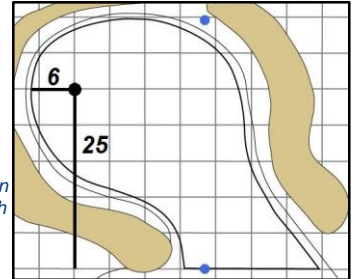

Green Depth

37

12

Green Depth

43

Inaugural U.S. Senior Women's Open Championship

13

Green Depth

36

14

Green Depth

36

15

Green Depth

31

16

Chicago Golf Club - Wheaton, Ill.

Each side of a complete square on the green represents 5 yards. / Blue dots represent green front and back.