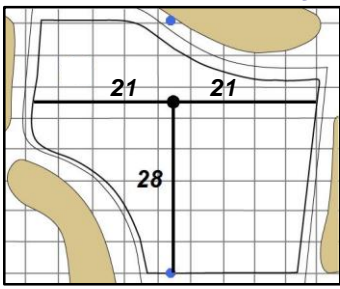

Round 2 - Friday, July 13, 2018

1

Green Depth

39

2

Green Depth

41

3

Green Depth

34

4

Green Depth

35

5

Green Depth

33

6

Green Depth

39

7

Green Depth

54

8

Green Depth

Chicago Golf Club - Wheaton, Ill.

Each side of a complete square on the green represents 5 yards. / Blue dots represent green front and back.