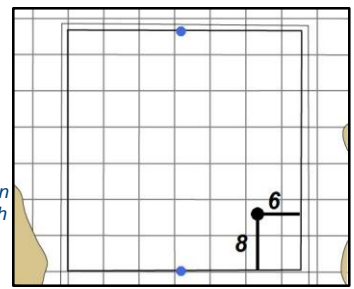

Green Depth

33

18