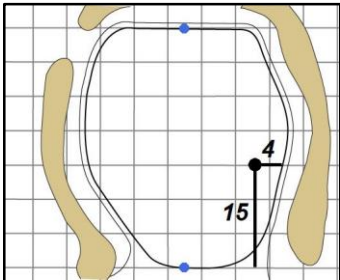

Round 2 - Friday, July 13, 2018

1

Green Depth

39

2

Green Depth

41

3

Green Depth

34

4

Green Depth

35

5

Green Depth

33

6

Green Depth

39

7

Green Depth

54

8

Green Depth

Chicago Golf Club - Wheaton, Ill.

Each side of a complete square on the green represents 5 yards. / Blue dots represent green front and back.