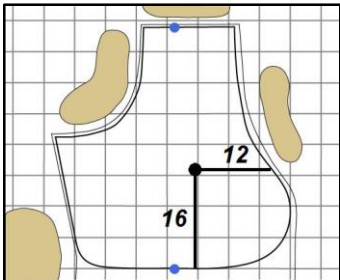

Green Depth

34

4

Green Depth

35

5

Green Depth

33

6

Green Depth

39

7

Green Depth

54

8

Green Depth

Chicago Golf Club - Wheaton, Ill.

Each side of a complete square on the green represents 5 yards. / Blue dots represent green front and back.