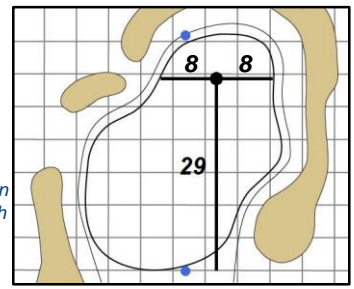

Green Depth

37

12

Green Depth

43

Inaugural U.S. Senior Women's Open Championship

13

Green Depth

36

14

Green Depth

36

15

Green Depth

31

16

Chicago Golf Club - Wheaton, Ill.

Each side of a complete square on the green represents 5 yards. / Blue dots represent green front and back.