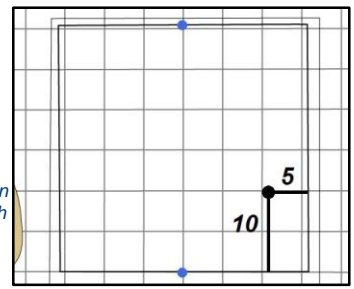

36

14

Green Depth

36

15

Green Depth

31

16

Chicago Golf Club - Wheaton, Ill.

Each side of a complete square on the green represents 5 yards. / Blue dots represent green front and back.