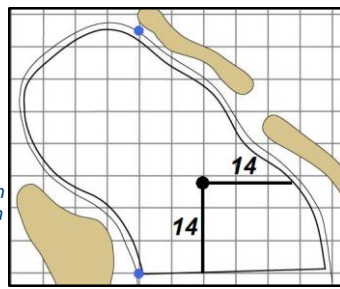

36

9

Green Depth

38

10

Green Depth

36

11

Green Depth

37

12

Green Depth

43

Inaugural U.S. Senior Women's Open Championship

13

Green Depth

Chicago Golf Club - Wheaton, Ill.

Each side of a complete square on the green represents 5 yards. / Blue dots represent green front and back.