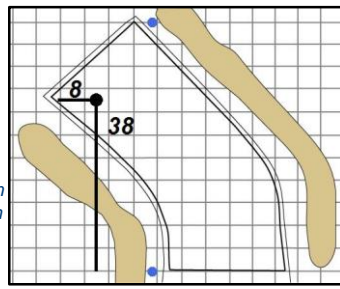

Green Depth

34

4

Green Depth

35

5

Green Depth

33

6

Green Depth

39

7

Green Depth

54

8

Green Depth

36

9

Green Depth

38

10

Green Depth

36

11

Chicago Golf Club - Wheaton, Ill.

Each side of a complete square on the green represents 5 yards. / Blue dots represent green front and back.