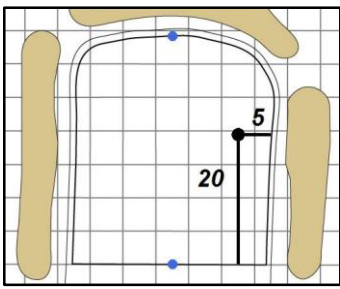

Round 2 - Friday, July 13, 2018

1

Green Depth

39

2

Green Depth

41

3

Green Depth

34

4

Green Depth

35

5

Green Depth

33

6

Green Depth

39

7

Green Depth

54

8

Green Depth

Chicago Golf Club - Wheaton, Ill.

Each side of a complete square on the green represents 5 yards. / Blue dots represent green front and back.