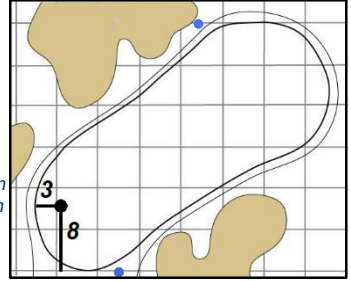

Round 2 - Friday, June 1, 2018

1

Green Depth
28

7

Green Depth
43

13

Green Depth
34

2

Green Depth
38

8

Green Depth
33

14

Green Depth
30

3

Green Depth
35

9

Green Depth
37

15

Green Depth
42

4

Green Depth
36

10

Green Depth
41

16

Green Depth
39
Alt
Depth
40

12

Green Depth
35

18

Green Depth
38

73rd U.S. Women's Open Championship

Shoal Creek - Shoal Creek, Ala.

Each side of a complete square on the green represents 5 yards. / Blue dots represent green front and back.