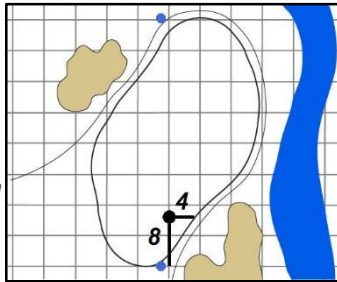

Green Depth
37

15

Green Depth
42

4

Green Depth
36

10

Green Depth
41

16

Green Depth
38

5

Green Depth
37

11

Green Depth
39

17

Green Depth
23

6

Green Depth
39
Alt
Depth
40

12

Green Depth
35

18

Green Depth
38

73rd U.S. Women's Open Championship

Shoal Creek - Shoal Creek, Ala.

Each side of a complete square on the green represents 5 yards. / Blue dots represent green front and back.