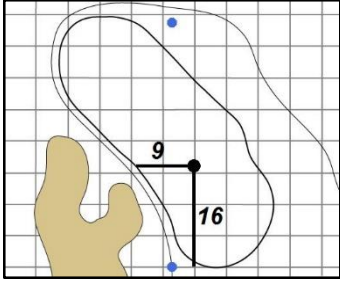

Round 2 - Friday, June 1, 2018

1

Green Depth
28

7

Green Depth
43

13

Green Depth
34

2

Green Depth
38

8

Green Depth
33

14

Green Depth
30

3

Green Depth
35

9

Green Depth
39
Alt
Depth
40

12

Green Depth
35

18

Green Depth
38

73rd U.S. Women's Open Championship

Shoal Creek - Shoal Creek, Ala.

Each side of a complete square on the green represents 5 yards. / Blue dots represent green front and back.