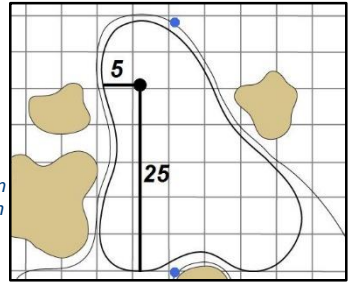

Round 2 - Friday, June 1, 2018

1

Green Depth
28

7

Green Depth
43

13

Green Depth
34

2

Green Depth
38

8

Green Depth
33

14

Green Depth
30

3

Green Depth
35

9

Green Depth
37

15

Green Depth
42

4

Green Depth
36

10

Green Depth
41

16

Green Depth
39
Alt
Depth
40

12

Green Depth
35

18

Green Depth
38

73rd U.S. Women's Open Championship

Shoal Creek - Shoal Creek, Ala.

Each side of a complete square on the green represents 5 yards. / Blue dots represent green front and back.