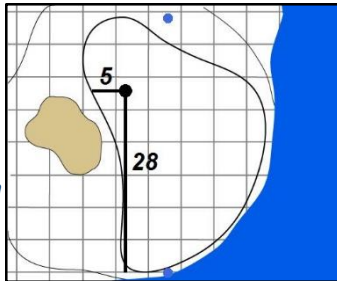

Green Depth
37

15

Green Depth
42

4

Green Depth
36

10

Green Depth
41

16

Green Depth
38

5

Green Depth
37

11

Green Depth
39

17

Green Depth
23

6

Green Depth
39
Alt
Depth
40

12

Green Depth
35

18

Green Depth
38

73rd U.S. Women's Open Championship

Shoal Creek - Shoal Creek, Ala.

Each side of a complete square on the green represents 5 yards. / Blue dots represent green front and back.