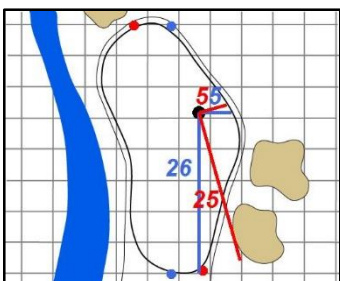

Green Depth
37

15

Green Depth
42

4

Green Depth
36

10

Green Depth
41

16

Green Depth
38

5

Green Depth
37

11

Green Depth
39

17

Green Depth
23

6

Green Depth
39
Alt
Depth
40

12

Green Depth
35

18

Green Depth
38

73rd U.S. Women's Open Championship

Shoal Creek - Shoal Creek, Ala.

Each side of a complete square on the green represents 5 yards. / Blue dots represent green front and back.