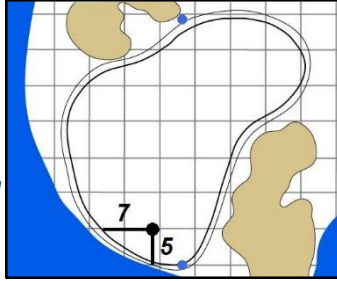

Round 2 - Friday, June 1, 2018

1

Green Depth
28

7

Green Depth
43

13

Green Depth
34

2

Green Depth
38

8

Green Depth
33

14

Green Depth
30

3

Green Depth
35

9

Green Depth
39
Alt
Depth
40

12

Green Depth
35

18

Green Depth
38

73rd U.S. Women's Open Championship

Shoal Creek - Shoal Creek, Ala.

Each side of a complete square on the green represents 5 yards. / Blue dots represent green front and back.