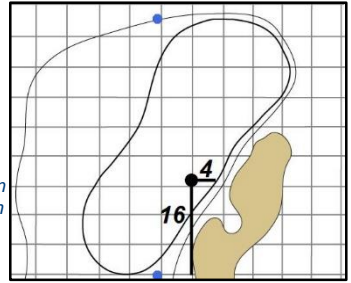

Round 2 - Friday, June 1, 2018

1

Green Depth
28

7

Green Depth
43

13

Green Depth
34

2

Green Depth
38

8

Green Depth
33

14

Green Depth
30

3

Green Depth
35

9

Green Depth
37

15

Green Depth
42

4

Green Depth
36

10

Green Depth
41

16

Green Depth
39
Alt
Depth
40

12

Green Depth
35

18

Green Depth
38

73rd U.S. Women's Open Championship

Shoal Creek - Shoal Creek, Ala.

Each side of a complete square on the green represents 5 yards. / Blue dots represent green front and back.