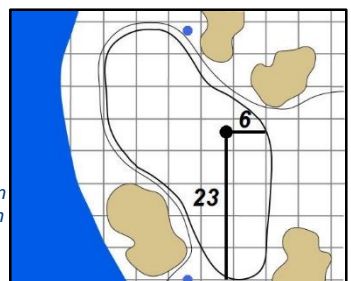

Green Depth
38

5

Green Depth
37

11

Green Depth
39

17

Green Depth
23

6

Green Depth
39
Alt
Depth
40

12

Green Depth
35

18

Green Depth
38

73rd U.S. Women's Open Championship

Shoal Creek - Shoal Creek, Ala.

Each side of a complete square on the green represents 5 yards. / Blue dots represent green front and back.