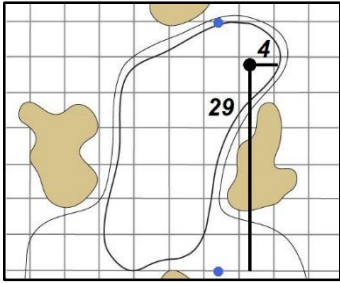

Round 2 - Friday, June 1, 2018

1

Green Depth
28

7

Green Depth
43

13

Green Depth
34

2

Green Depth
38

8

Green Depth
33

14

Green Depth
30

3

Green Depth
35

9

Green Depth
37

15

Green Depth
42

4

Green Depth
36

10

Green Depth
41

16

Green Depth
39
Alt
Depth
40

12

Green Depth
35

18

Green Depth
38

73rd U.S. Women's Open Championship

Shoal Creek - Shoal Creek, Ala.

Each side of a complete square on the green represents 5 yards. / Blue dots represent green front and back.