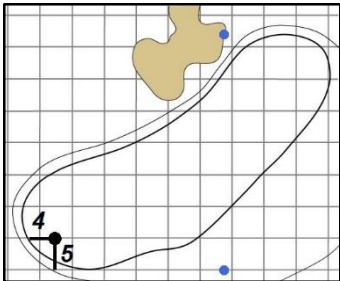

Green Depth
37

15

Green Depth
42

4

Green Depth
36

10

Green Depth
41

16

Green Depth
38

5

Green Depth
37

11

Green Depth
39

17

Green Depth
23

6

Green Depth
39
Alt
Depth
40

12

Green Depth
35

18

Green Depth
38

73rd U.S. Women's Open Championship

Shoal Creek - Shoal Creek, Ala.

Each side of a complete square on the green represents 5 yards. / Blue dots represent green front and back.