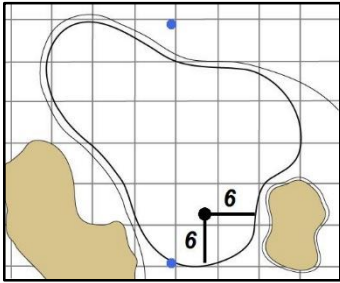

Round 2 - Friday, June 1, 2018

1

Green Depth
28

7

Green Depth
43

13

Green Depth
34

2

Green Depth
38

8

Green Depth
33

14

Green Depth
30

3

Green Depth
35

9

Green Depth
37

15

Green Depth
42

4

Green Depth
36

10

Green Depth
41

16

Green Depth
39
Alt
Depth
40

12

Green Depth
35

18

Green Depth
38

73rd U.S. Women's Open Championship

Shoal Creek - Shoal Creek, Ala.

Each side of a complete square on the green represents 5 yards. / Blue dots represent green front and back.