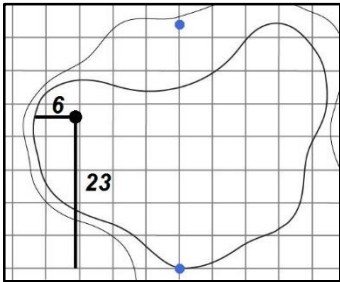

Green Depth
37

15

Green Depth
42

4

Green Depth
36

10

Green Depth
41

16

Green Depth
38

5

Green Depth
37

11

Green Depth
39

17

Green Depth
23

6

Green Depth
39
Alt
Depth
40

12

Green Depth
35

18

Green Depth
38

73rd U.S. Women's Open Championship

Shoal Creek - Shoal Creek, Ala.

Each side of a complete square on the green represents 5 yards. / Blue dots represent green front and back.