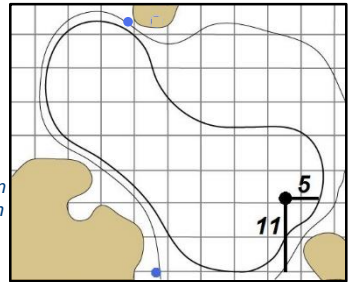

Green Depth
38

8

Green Depth
33

14

Green Depth
30

3

Green Depth
35

9

Green Depth
37

15

Green Depth
42

4

Green Depth
36

10

Green Depth
41

16

Green Depth
38

5

Green Depth
37

11

Green Depth
39

17

Green Depth
23

6

Green Depth
39
Alt
Depth
40

12

Green Depth
35

18

Green Depth
38

73rd U.S. Women's Open Championship

Shoal Creek - Shoal Creek, Ala.

Each side of a complete square on the green represents 5 yards. / Blue dots represent green front and back.