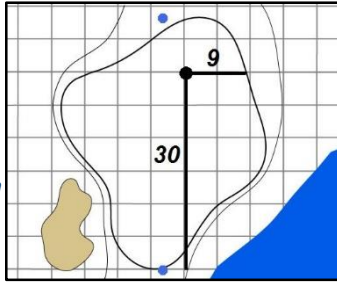

Round 2 - Friday, June 1, 2018

1

Green Depth
28

7

Green Depth
43

13

Green Depth
34

2

Green Depth
38

8

Green Depth
33

14

Green Depth
30

3

Green Depth
35

9

Green Depth
37

15

Green Depth
42

4

Green Depth
36

10

Green Depth
41

16

Green Depth
39
Alt
Depth
40

12

Green Depth
35

18

Green Depth
38

73rd U.S. Women's Open Championship

Shoal Creek - Shoal Creek, Ala.

Each side of a complete square on the green represents 5 yards. / Blue dots represent green front and back.