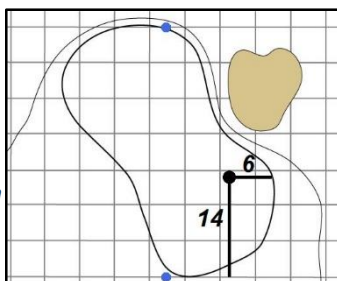

Green Depth
37

15

Green Depth
42

4

Green Depth
36

10

Green Depth
41

16

Green Depth
38

5

Green Depth
37

11

Green Depth
39

17

Green Depth
23

6

Green Depth
39
Alt
Depth
40

12

Green Depth
35

18

Green Depth
38

73rd U.S. Women's Open Championship

Shoal Creek - Shoal Creek, Ala.

Each side of a complete square on the green represents 5 yards. / Blue dots represent green front and back.