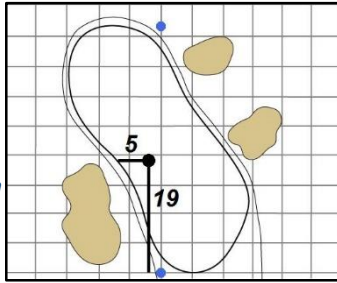

Round 2 - Friday, June 1, 2018

1

Green Depth
28

7

Green Depth
43

13

Green Depth
34

2

Green Depth
38

8

Green Depth
33

14

Green Depth
30

3

Green Depth
35

9

Green Depth
37

15

Green Depth
42

4

Green Depth
36

10

Green Depth
41

16

Green Depth
39
Alt
Depth
40

12

Green Depth
35

18

Green Depth
38

73rd U.S. Women's Open Championship

Shoal Creek - Shoal Creek, Ala.

Each side of a complete square on the green represents 5 yards. / Blue dots represent green front and back.