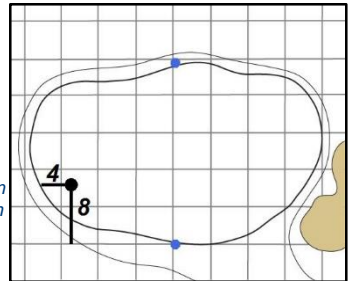

Green Depth
37

15

Green Depth
42

4

Green Depth
36

10

Green Depth
41

16

Green Depth
38

5

Green Depth
37

11

Green Depth
39

17

Green Depth
23

6

Green Depth
39
Alt
Depth
40

12

Green Depth
35

18

Green Depth
38

73rd U.S. Women's Open Championship

Shoal Creek - Shoal Creek, Ala.

Each side of a complete square on the green represents 5 yards. / Blue dots represent green front and back.