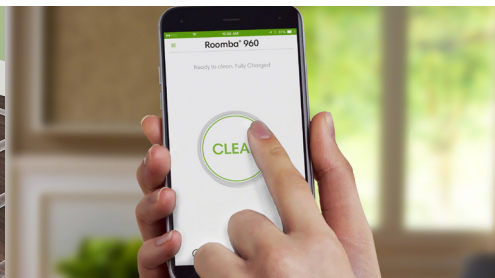

iRobot®

Roomba® Vacuuming Robot

The iRobot Roomba® 960 Vacuuming Robot helps keep floors cleaner throughout the entire home with intelligent visual navigation, iRobot HOME App control with wireless connectivity, and 5x the air power¹ over previous generation Roomba vacuuming robots.

SMART

Roomba 960 uses adaptive navigation technology and visual localization to seamlessly and efficiently navigate an entire level of your home, recharging as needed until the job is done².

- Independently cleans an entire floor level in a home
- With localization and floor-tracking, Roomba can track its cleaning progress making sure it doesn't miss a spot
- Groundbreaking iAdapt® 2.0 Navigation with visual localization allows Roomba 960 to clean efficiently in open areas by moving in parallel lines while also taking advantage of the robot's suite of sensors to adapt its pattern when necessary, seamlessly navigating under furniture and around clutter
- A lithium ion battery and Recharge and Resume functionality keeps the Roomba 960 running continuously for up to 75 minutes², then automatically recharges and resumes cleaning to complete the entire job

SIMPLE

The iRobot HOME App lets you clean and schedule conveniently — anytime, anywhere³. Or just press CLEAN on the robot.

- Choose between Android or iOS versions of the iRobot HOME App
- Schedule Roomba up to seven times a week from the familiar smartphone interface
- Customize Roomba 960 cleaning features from the iRobot HOME App, like choosing between one or two pass cleaning and edge cleaning for a more thorough clean
- The iRobot HOME App also provides information about cleaning status, customized tips and direct access to customer support
- With Amazon Alexa or the Google Assistant, you have hands-free control to start, stop, or dock your Roomba® 960 vacuuming robot