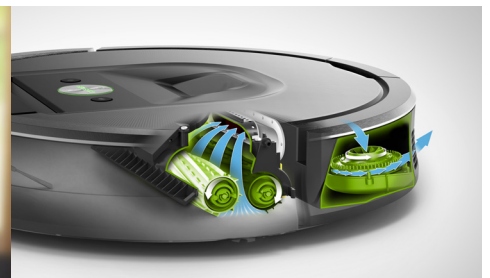

iRobot®

Roomba® Vacuuming Robot

The iRobot Roomba® 960 Vacuuming Robot helps keep floors cleaner throughout the entire home with intelligent visual navigation, iRobot HOME App control with wireless connectivity, and 5x the air power¹ over previous generation Roomba vacuuming robots.

SMART

Roomba 960 uses adaptive navigation technology and visual localization to seamlessly and efficiently navigate an entire level of your home, recharging as needed until the job is done².

- Independently cleans an entire floor level in a home
- With localization and floor-tracking, Roomba can track its cleaning progress making sure it doesn't miss a spot
- Groundbreaking iAdapt® 2.0 Navigation with visual localization allows Roomba 960 to clean efficiently in open areas by moving in parallel lines while also taking advantage of the robot's suite of sensors to adapt its pattern when necessary, seamlessly navigating under furniture and around clutter
- A lithium ion battery and Recharge and Resume functionality keeps the Roomba 960 running continuously for up to 75 minutes², then automatically recharges and resumes cleaning to complete the entire job

CLEAN

The AeroForce® 3-Stage Cleaning System provides up to 5x the air power¹ with the Gen 2 motor for lower maintenance and improved cleaning performance on carpets, rugs, and hard floors.

- Roomba 960 features a three-stage cleaning system that balances agitation, extraction and suction
- Brushless debris extractors prevent the tangles and jams of hair and other debris, making it even easier for Roomba to tackle daily dirt build-up
- Dirt Detect™ allows Roomba 960 to 'see' dirt and focus cleaning on areas that need it most
- At just 3.6 inches (9.2 cm) tall, Roomba is designed to fit under most furniture and kickboards so dirt has no place to hide
- Automatically adjusts to clean carpets and hard floors
- Sweeps wall edges and corners