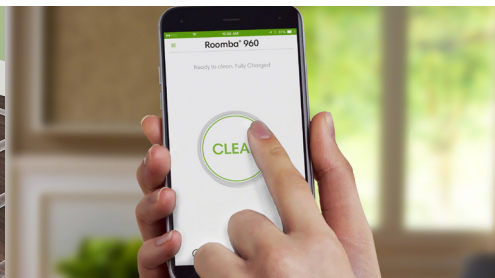

## Roomba® Vacuuming Robot

The iRobot Roomba® 960 Vacuuming Robot helps keep floors cleaner throughout the entire home with intelligent visual navigation, iRobot HOME App control with wireless connectivity, and 5x the air power<sup>1</sup> over previous generation Roomba vacuuming robots.

### SMART

Roomba 960 uses adaptive navigation technology and visual localization to seamlessly and efficiently navigate an entire level of your home, recharging as needed until the job is done<sup>2</sup>.