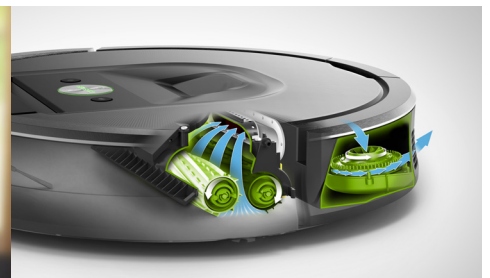

## Roomba® Vacuuming Robot

The iRobot Roomba® 960 Vacuuming Robot helps keep floors cleaner throughout the entire home with intelligent visual navigation, iRobot HOME App control with wireless connectivity, and 5x the air power<sup>1</sup> over previous generation Roomba vacuuming robots.

### SMART

Roomba 960 uses adaptive navigation technology and visual localization to seamlessly and efficiently navigate an entire level of your home, recharging as needed until the job is done<sup>2</sup>.

- Independently cleans an entire floor level in a home
- With localization and floor-tracking, Roomba can track its cleaning progress making sure it doesn't miss a spot
- Groundbreaking iAdapt® 2.0 Navigation with visual localization allows Roomba 960 to clean efficiently in open areas by moving in parallel lines while also taking advantage of the robot's suite of sensors to adapt its pattern when necessary, seamlessly navigating under furniture and around clutter
- A lithium ion battery and Recharge and Resume functionality keeps the Roomba 960 running continuously for up to 75 minutes<sup>2</sup>, then automatically recharges and resumes cleaning to complete the entire job